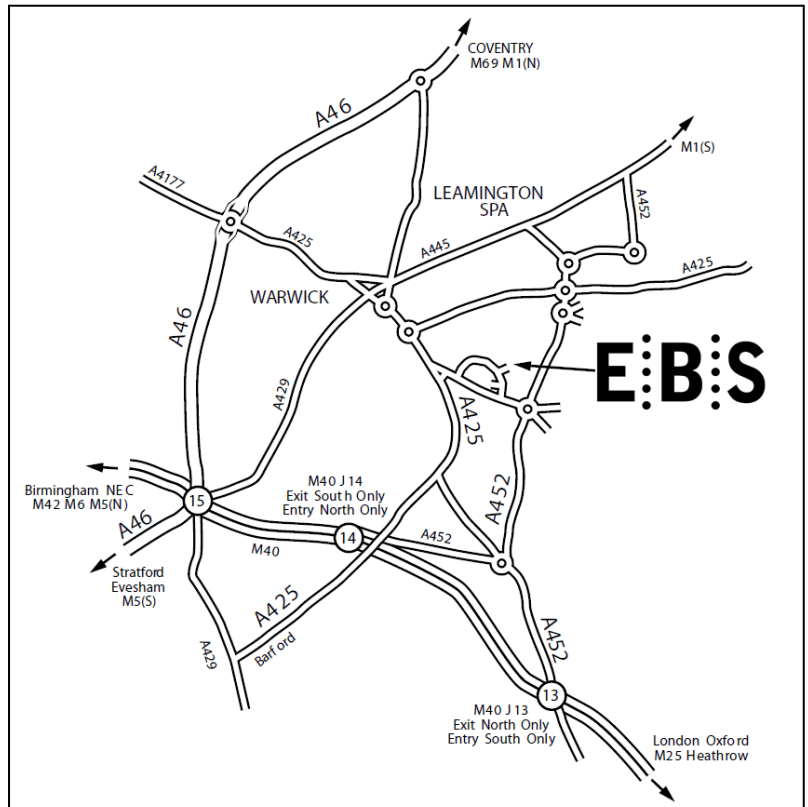

EBS

EBS Ltd
 Innovation Centre
 Warwick Technology Park
 Gallows Hill
 Warwick
 CV34 6UW

Tel: +44 (0)1926 797000
 Fax: +44 (0)1926 797001

Driving Directions	
<p>M40 North Exit M40 at Junction 13 Turn right towards Warwick At 1st roundabout, take 3rd exit onto A452 At 2nd roundabout, take 1st exit onto Gallows Hill Take 1st right onto Warwick Technology Park Take 2nd right into Warwick Innovation Centre</p>	<p>M40 South (M42, M6, and M5) Exit M40 at Junction 14 At 1st major roundabout, take 2nd exit onto A452 At 2nd roundabout, take 1st exit onto Gallows Hill Take 1st right onto Warwick Technology Park Take 2nd right into Warwick Innovation Centre</p>
<p>M1 North Exit M1 and Junction 17 onto M45 towards Coventry (S) Continue over 4 roundabouts, following the A45 towards Coventry After the 4th roundabout, take the left turn onto the A46 towards Warwick, and follow directions below</p>	
<p>Coventry, M69 or M1 South Take the A46 towards Warwick Join the M40 Southbound for 1 junction Exit at Junction 14, and follow directions for M40 South</p>	